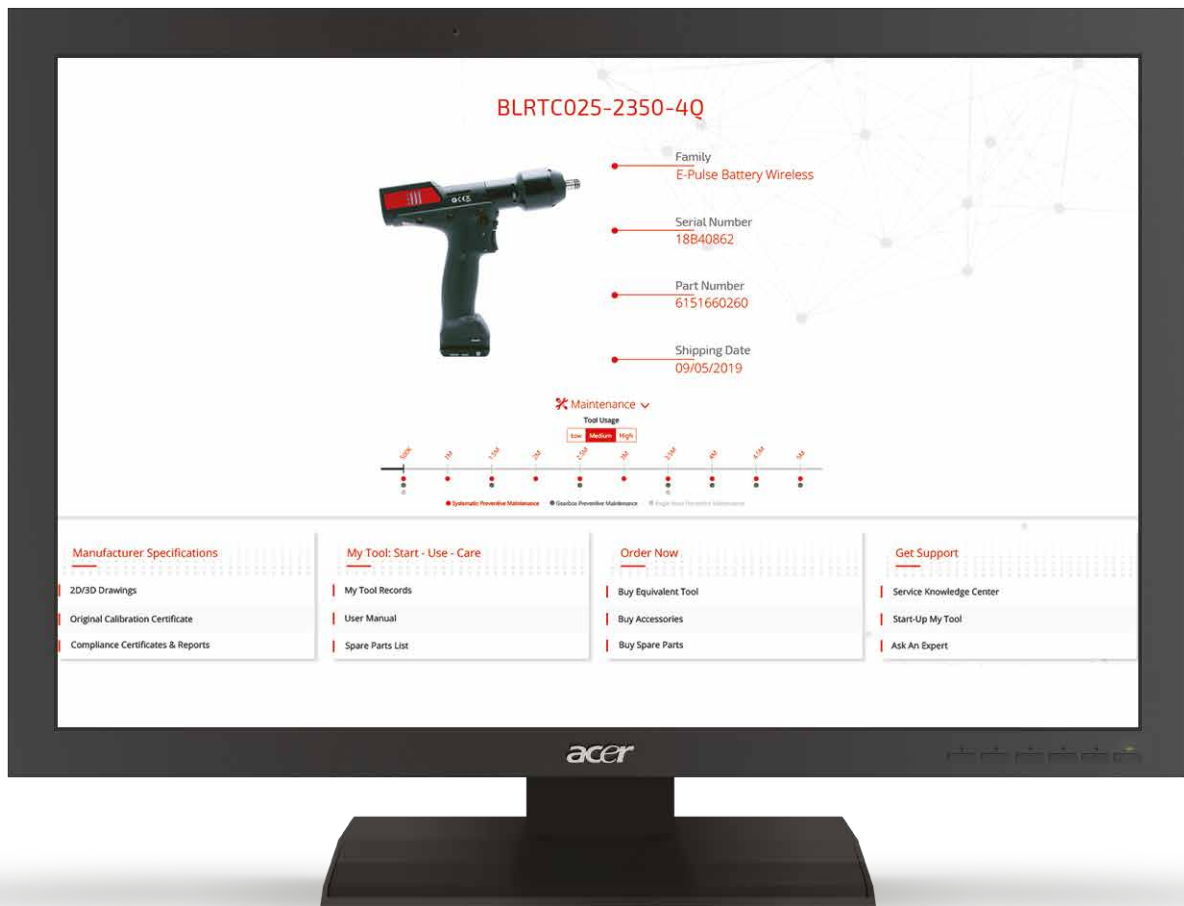

BATTERY ASSEMBLY TOOLS

E-LIT Series

B-Flex Series

Desoutter Industrial	
ELBLS-4350-IP TECHNICAL DESCRIPTION	
Discover all our ELBLS-4350-IP products by Desoutter Industrial Tools. Find the complete range of ELBLS-4350-IP products and contact Desoutter Industrial Tools for a quote or a demonstration.	
Part Number	ELBLS-4350-IP
Name	Light tool for ergonomics
Description	
Type of Tool	Hand
Battery Type	Li-Ion
Free Speed	1200 rpm
Battery Voltage	18V
Output Max	400 Nm
Torque Range	0-2.2 Nm
Net Weight	0.9 kg
Length	210 mm
Height Without Battery	170 mm
Weight Without Battery	0.8 kg
<ul style="list-style-type: none"> ELBLS-4350-IP ACCESSORIES (32) Discover all our ELBLS-4350-IP accessories by Desoutter Industrial Tools. Find the complete range of ELBLS-4350-IP products and contact Desoutter Industrial Tools for a quote or a demonstration. ELBLS-4350-IP SPARES (32) Discover all our ELBLS-4350-IP spares by Desoutter Industrial Tools. Find the complete range of ELBLS-4350-IP products and contact Desoutter Industrial Tools for a quote or a demonstration. 	

2D/3D,
EXPLODED VIEWS,
SERVICE SHEETS

Digital Twin

DISCOVER THE DIGITAL TWIN

With the Digital Twin application get your:

- TOOL COMPLIANCE AND CALIBRATION CERTIFICATES
- MAINTENANCE TIME TABLE
- MAINTENANCE PLANS
- TECHNICAL DRAWINGS
- USER MANUALS
- SPARE PARTS LISTING
- ETC...