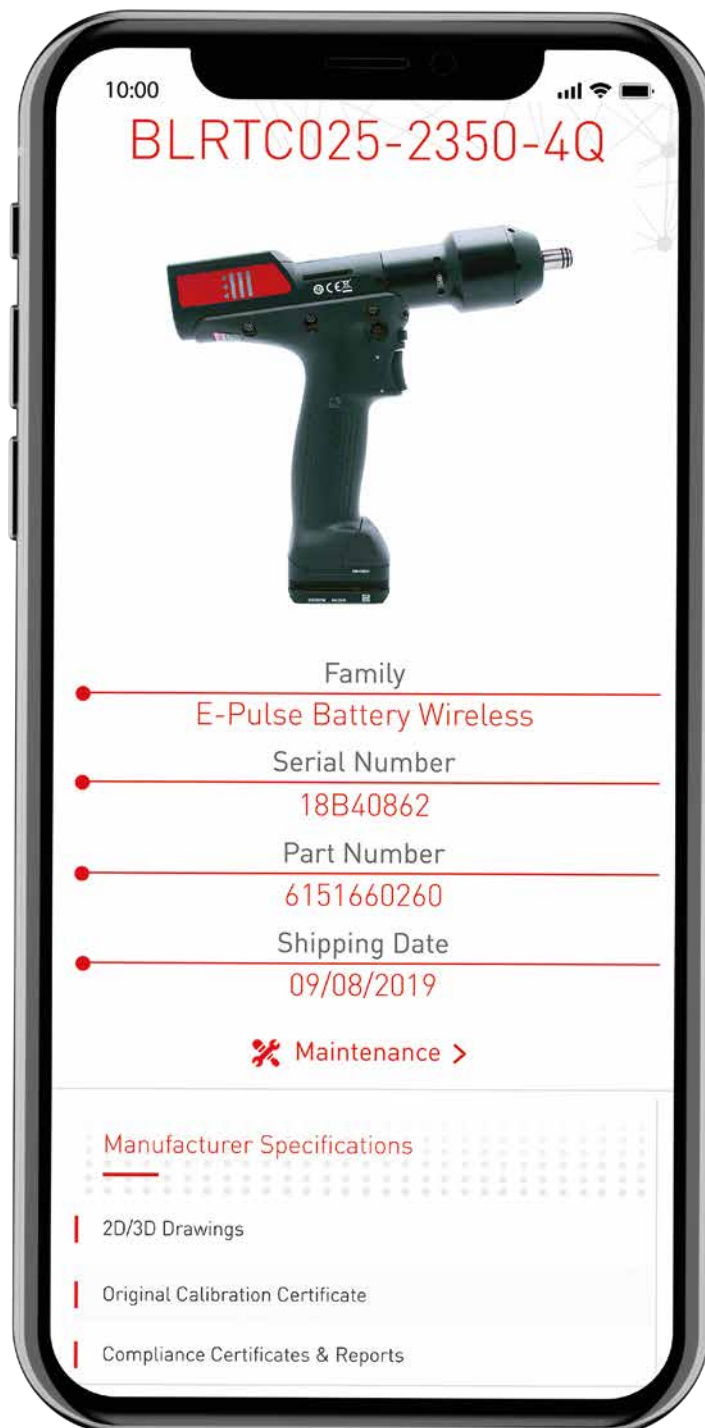

ANDROID APP ON
Google play

Desoutter Assistant App'

AT YOUR
FINGERTIPS

SCAN ME

Desoutter REDPIXEL

ALL DESOUTTER
IN YOUR OWN WEBSITE

REDPIXEL

DYNAMIC
& UP TO DATE

BATTERY ASSEMBLY TOOLS

E-LIT Series

B-Flex Series

Desoutter Industrial	
ELBLS-4350-IP TECHNICAL DESCRIPTION	
Discover all our ELBLS-4350-IP products by Desoutter Industrial Tools. Find the complete range of ELBLS-4350-IP products and contact Desoutter Industrial Tools for a quote or a demonstration.	
Part Number	ELBLS-4350-IP
Name	Light tool for ergonomics
Description	
Type of Tool	Hand
Battery Type	Li-Ion
Free Speed	1200 rpm
Battery Voltage	18V
Output Max	400 Nm
Torque Range	0-2.2 Nm
Net Weight	0.9 kg
Length	210 mm
Height Without Battery	170 mm
Weight Without Battery	0.8 kg
<ul style="list-style-type: none"> ELBLS-4350-IP ACCESSORIES (32) Discover all our ELBLS-4350-IP accessories by Desoutter Industrial Tools. Find the complete range of ELBLS-4350-IP products and contact Desoutter Industrial Tools for a quote or a demonstration. ELBLS-4350-IP SPARES (32) Discover all our ELBLS-4350-IP spares by Desoutter Industrial Tools. Find the complete range of ELBLS-4350-IP products and contact Desoutter Industrial Tools for a quote or a demonstration. 	

2D/3D,
EXPLODED VIEWS,
SERVICE SHEETS

Digital Twin

DISCOVER THE DIGITAL TWIN

With the Digital Twin application get your:

- TOOL COMPLIANCE AND CALIBRATION CERTIFICATES
- MAINTENANCE TIME TABLE
- MAINTENANCE PLANS
- TECHNICAL DRAWINGS
- USER MANUALS
- SPARE PARTS LISTING
- ETC...