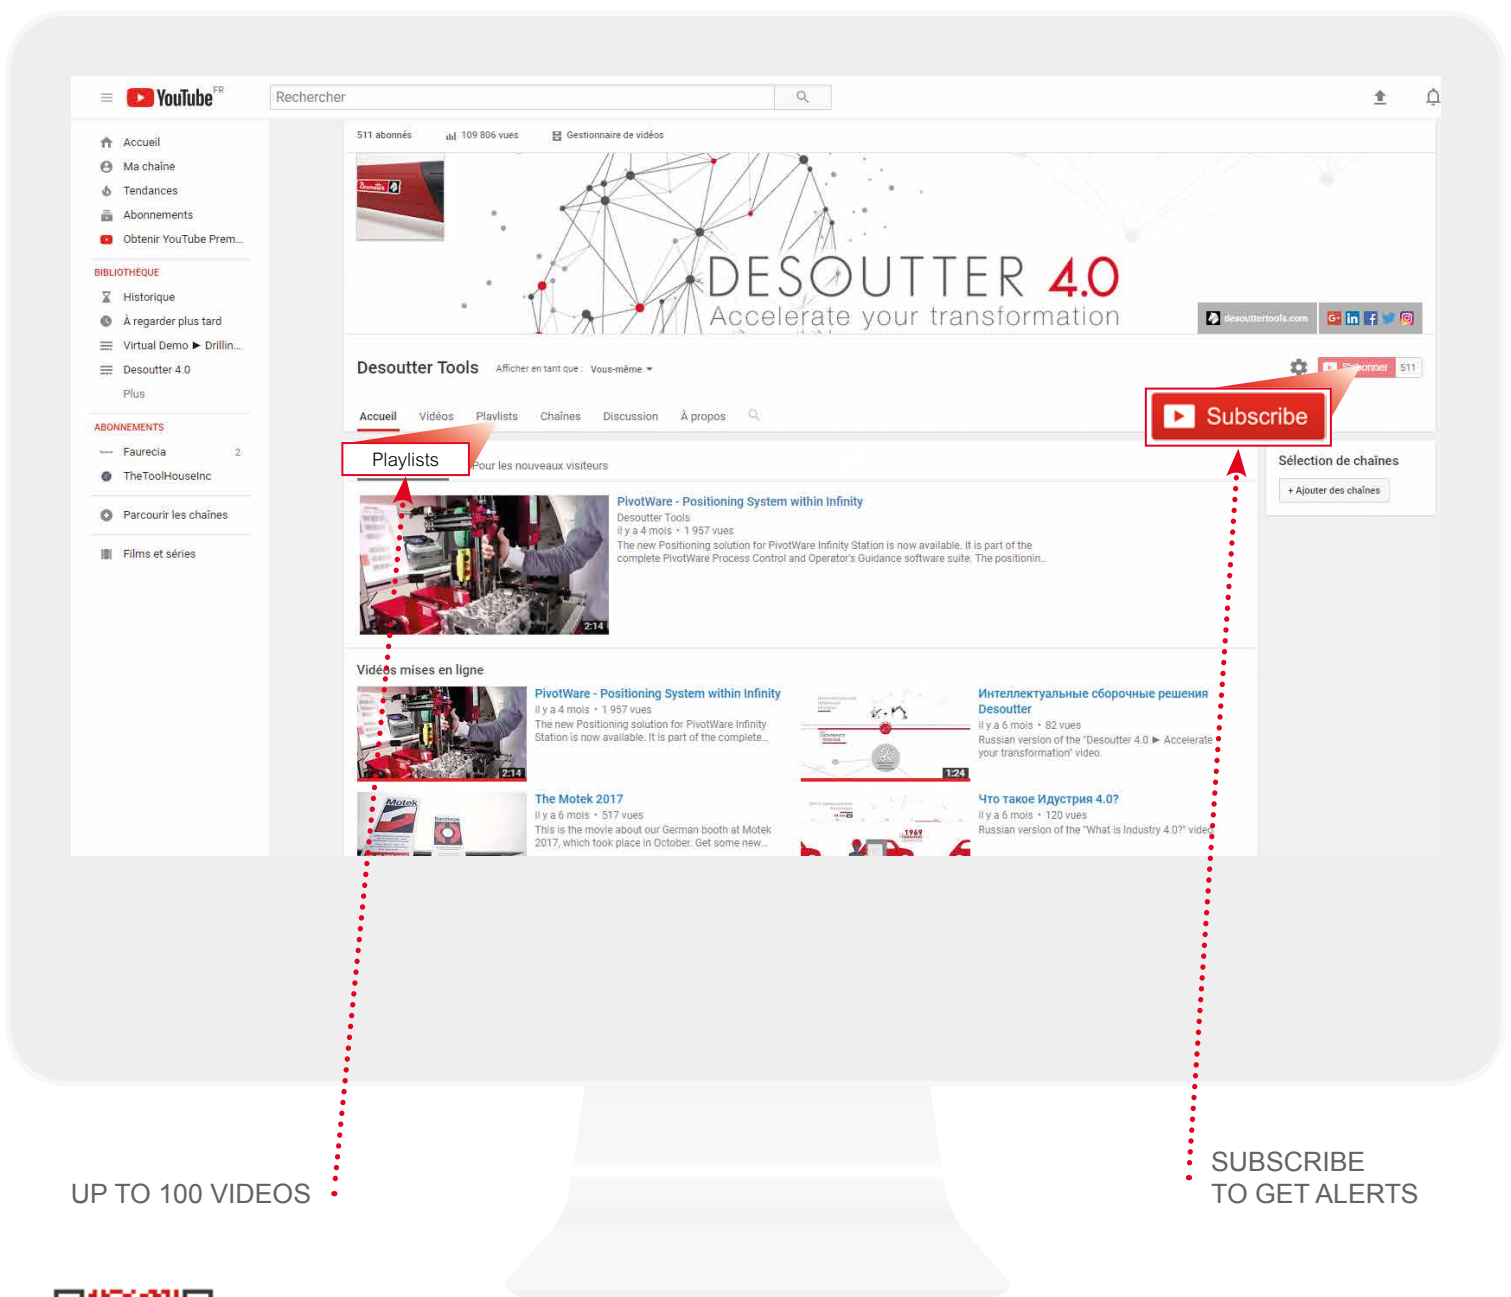

UP TO 100 VIDEOS

SUBSCRIBE
TO GET ALERTS

WWW.YOUTUBE.COM/DESOUTTERTOOLS