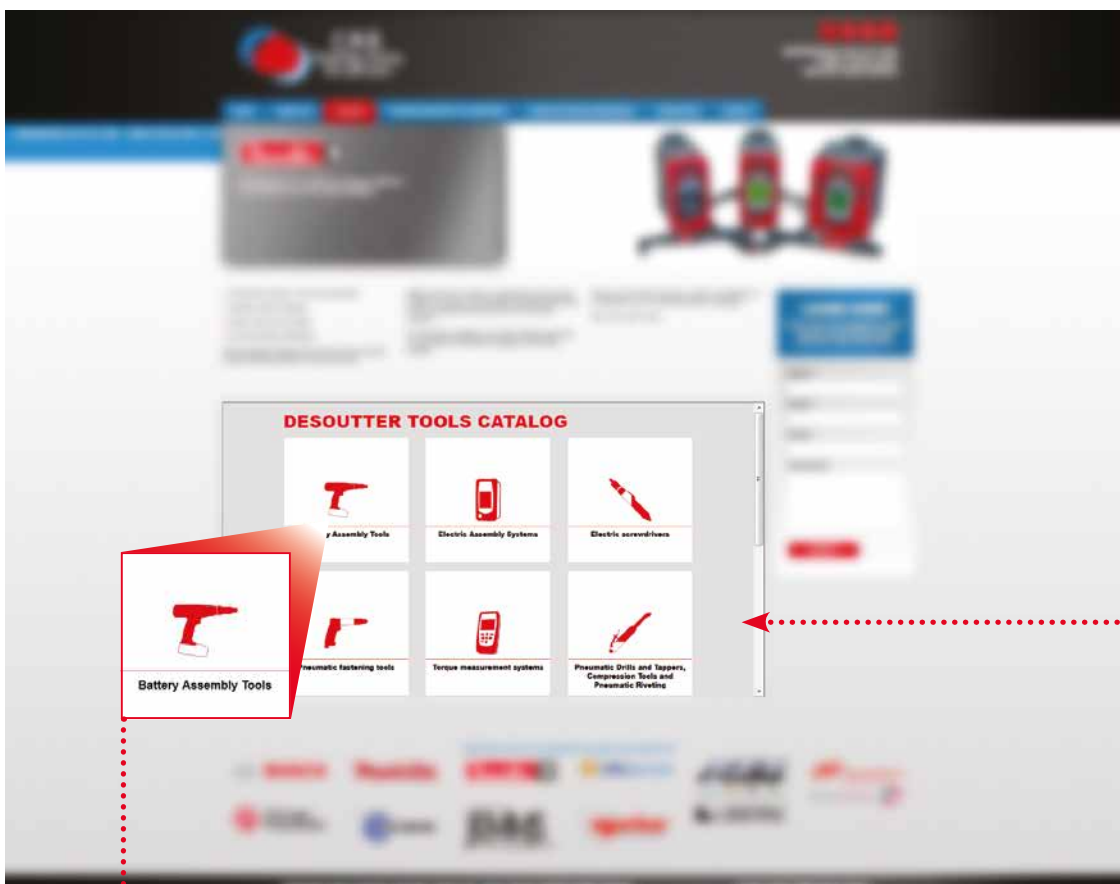

All Desoutter catalogs and videos updated in real time in your pocket

Connect easily with your Desoutter local contacts

Download my Desoutter Cloud Now !

Available on
desouttertools.com

Available on the
App Store

ANDROID APP ON
Google play

Desoutter Assistant App'

AT YOUR
FINGERTIPS

SCAN ME

Desoutter REDPIXEL

ALL DESOUTTER
IN YOUR OWN WEBSITE

REDPIXEL

DYNAMIC
& UP TO DATE