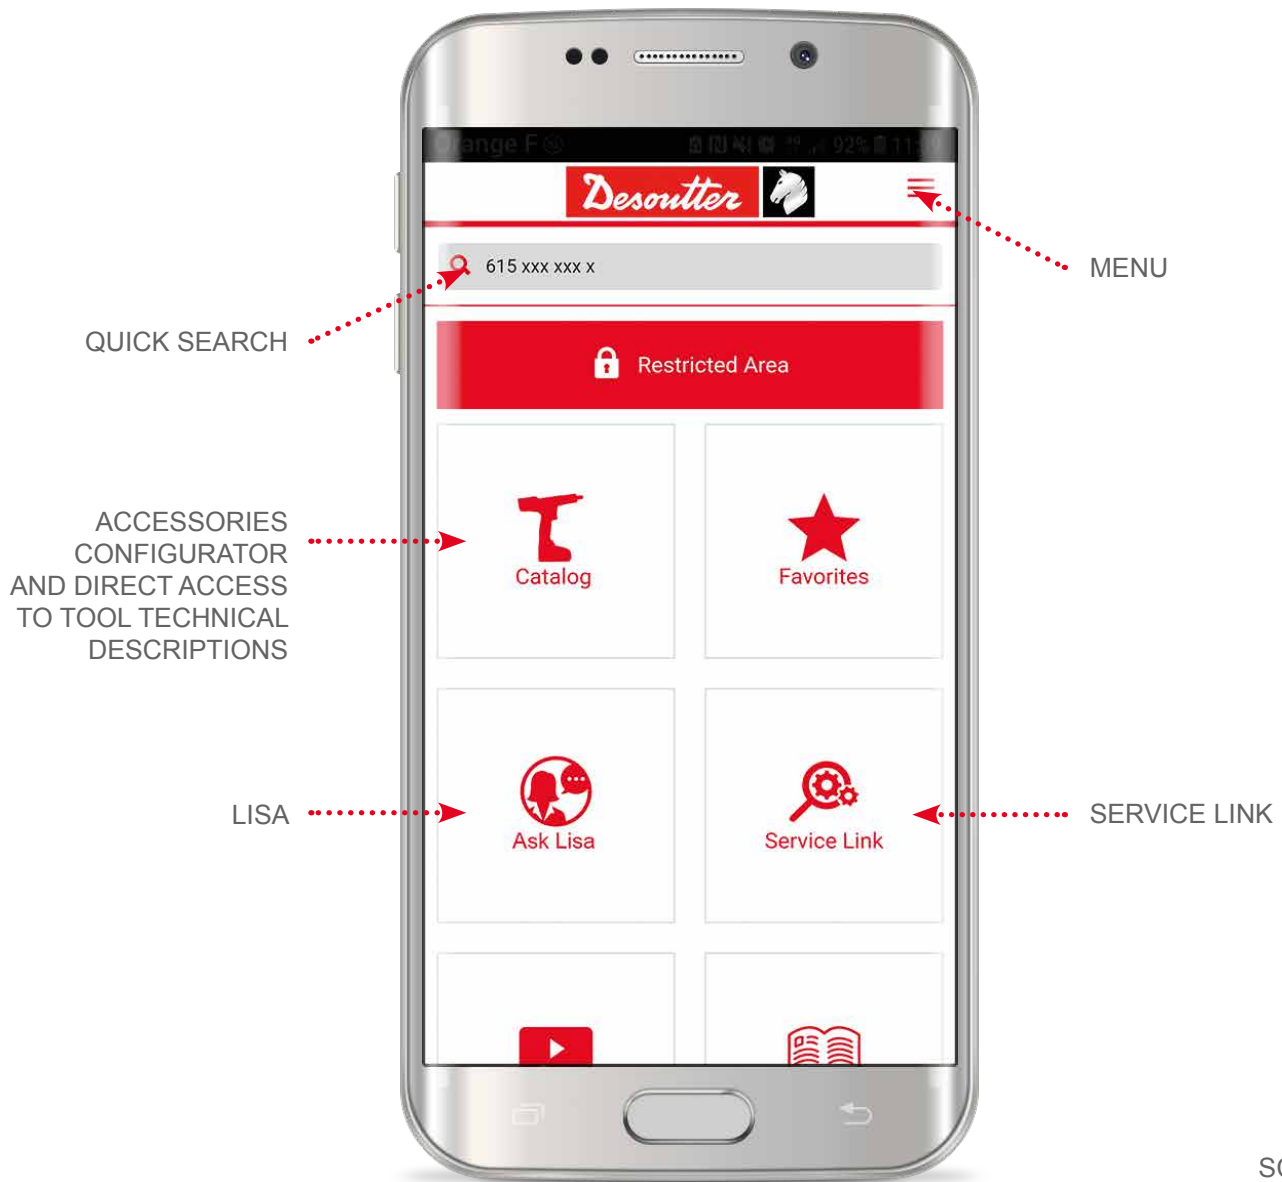

Access the product launch packs and exclusive training materials

Access all products user manuals

Access the Service Repair Procedures

Automatic synchronization for off-line connection on the production line

All Desoutter catalogs and videos updated in real time in your pocket

Connect easily with your Desoutter local contacts

Download my Desoutter Cloud Now !

Available on
desouttertools.com

Available on the
App Store

ANDROID APP ON
Google play

Desoutter Assistant App'

AT YOUR
FINGERTIPS

SCAN ME

Desoutter REDPIXEL

ALL DESOUTTER
IN YOUR OWN WEBSITE

REDPIXEL

DYNAMIC
& UP TO DATE

2D/3D,
EXPLODED VIEWS,
SERVICE SHEETS

Digital Twin

DISCOVER THE DIGITAL TWIN

With the Digital Twin application get your:

- TOOL COMPLIANCE AND CALIBRATION CERTIFICATES
- MAINTENANCE TIME TABLE
- MAINTENANCE PLANS
- TECHNICAL DRAWINGS
- USER MANUALS
- SPARE PARTS LISTING
- ETC...