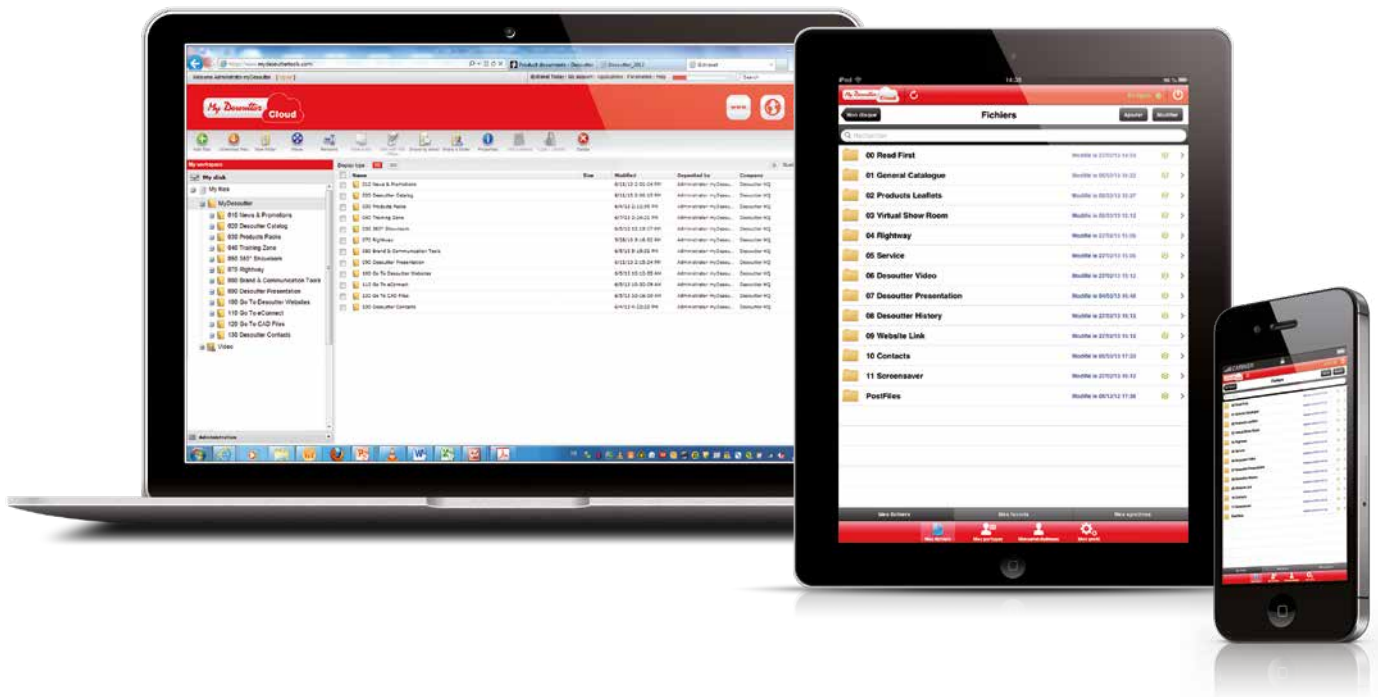

My Box Track Sharing Contacts

2D/3D, EXPLODED VIEWS, SERVICE SHEETS

E-LEARNING VIDEO

QUICK SHARE

SYNC' FOR OFF-LINE CONNECTION

Take Desoutter with you on the production line.

Our brand new exclusive portal for Desoutter Partners and Distributors provides you with growing resources of industry-specific content via your mobile device or desktop computer